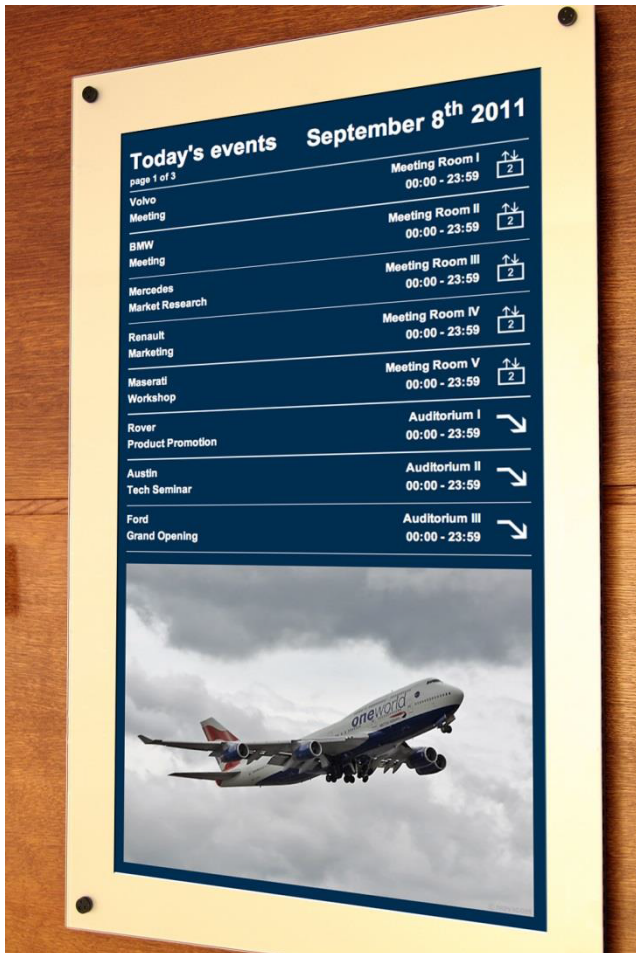

NoviFlat

*The Elegant Display –
Mounted on the Wall*

NoviFlat is an architectural electronic sign mounted on the wall. All installation cables are hidden. The patented lock system avoids un-authorized access to the sign.

Cosmosign is a solution that helps you guide your guests and visitors – easy.

On large displays, Way-Finder indicates which direction to go.

Using logos on the screen will improve the identity – and make your visitors feel welcome.

Display	Dimension
12"	338 x 276 x 29 mm
15"	361 x 310 x 29 mm
17"	398 x 354 x 29 mm
32"	816 x 510 x 69 mm
40"	1002 x 616 x 69 mm
48"	1136 x 690 x 69 mm
55"	1370 x 840 x 60 mm