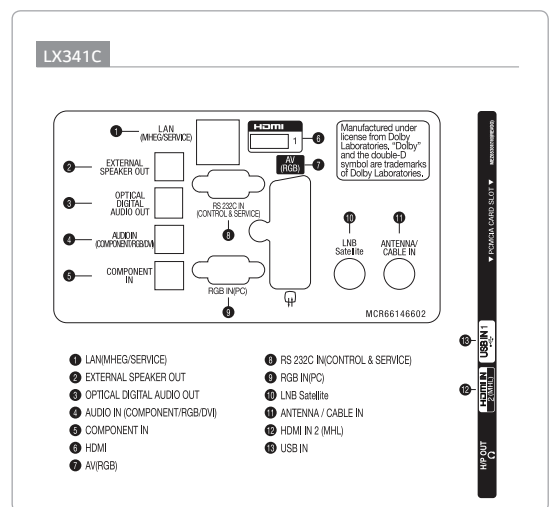

Dimension

LX341C : 43" / 49" / 55" / 60" / 65"

		LX341C
Set Size (With Stand, WxHxD, mm)	43"	973 x 624 x 325
	49"	1,106 x 697 x 220
	55"	1,242 x 774 x 220
	60"	1,363 x 844 x 294
	65"	1,461 x 899 x 294
Set Weight (With Stand, Set, kg)	43"	13.6
	49"	17.6
	55"	20.9
	60"	29.3
	65"	34
Vesa Compatibility	43"	200 X 200
	49/55/60/65"	300 X 300

Connectivity

Download LG Commercial Display Mobile App

More info www.lgcommercial.com

YouTube youtube.com/c/LGCommercialDisplay

LG may make changes to specifications and product descriptions without notice.
Copyright © 2015 LG Electronics Inc. All rights reserved. "LG Life's Good" is a registered of LG Corp.
The names of products and brands mentioned here may be the trademarks of their respective owners.